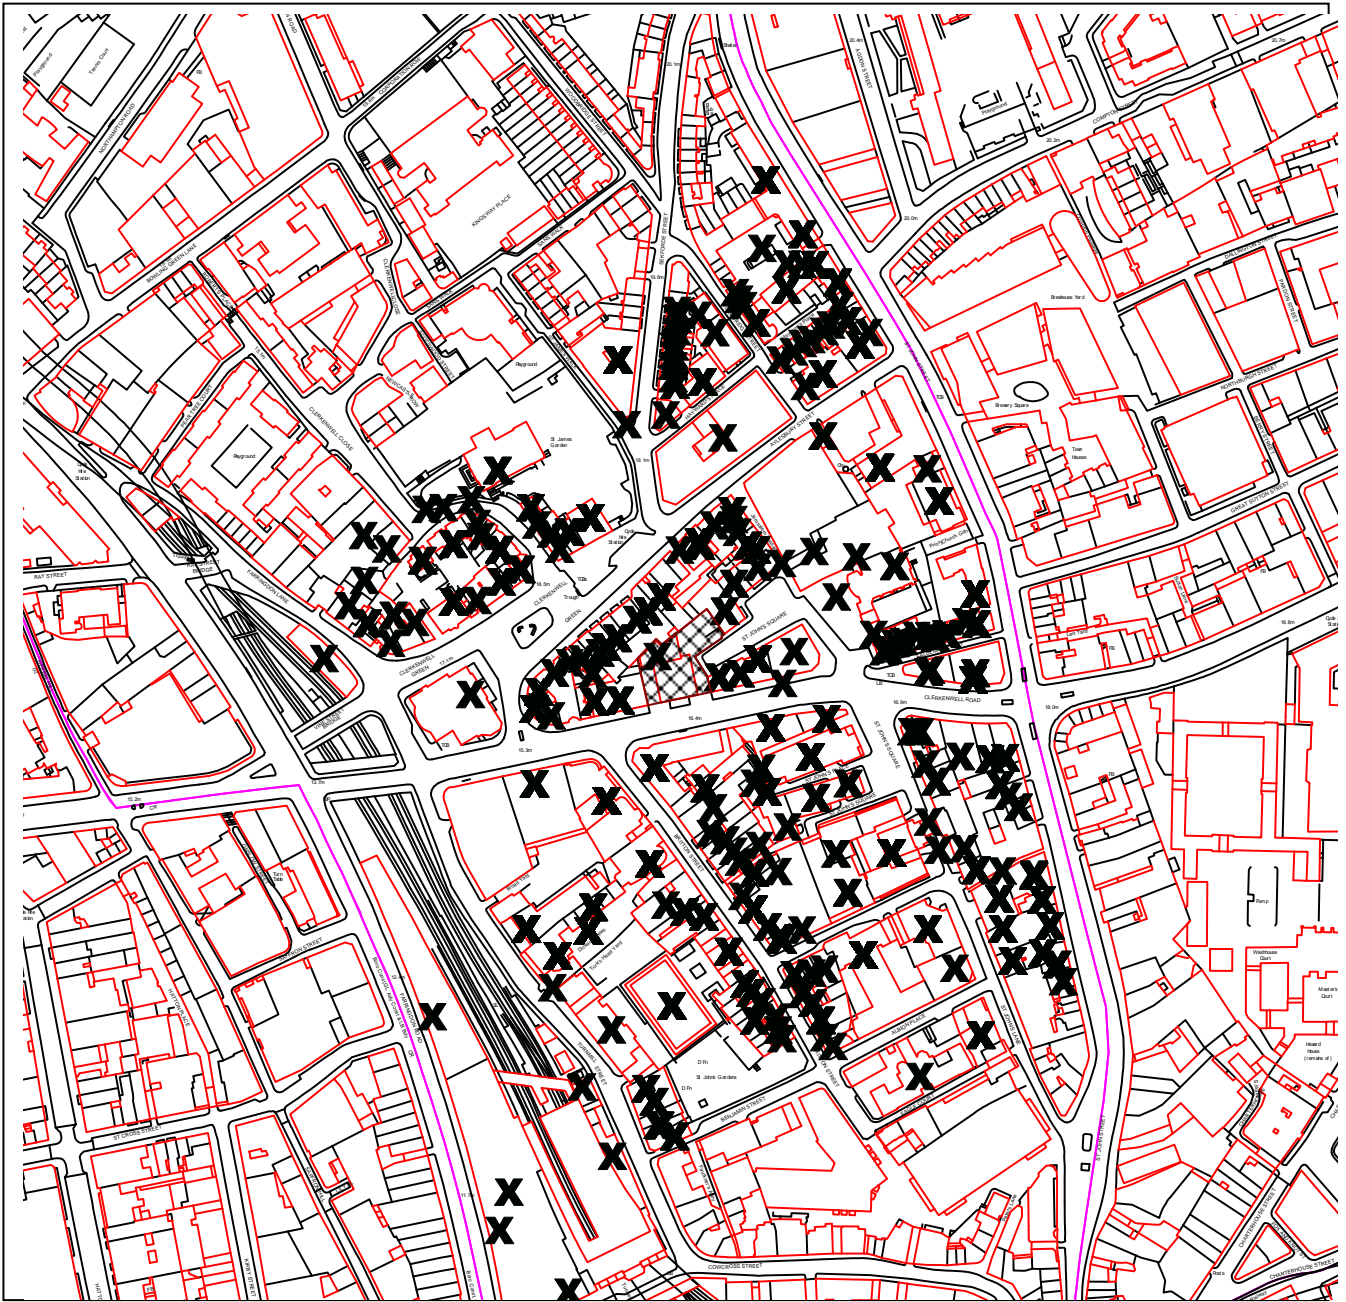

ISLINGTON

DEVELOPMENT MANAGEMENT

PLANNING APPLICATION REF NO: P2014/0373/FUL

LOCATION: 96 - 100 CLERKENWELL ROAD LONDON EC1M 5RJ

SCALE: 1:3500

This map is reproduced from Ordnance Survey material with the permission of Ordnance Survey on behalf of the Controller of Her Majesty's Stationery Office © Crown copyright. Unauthorised reproduction infringes Crown copyright and may lead to prosecution or civil proceedings. Islington Council, LA086452